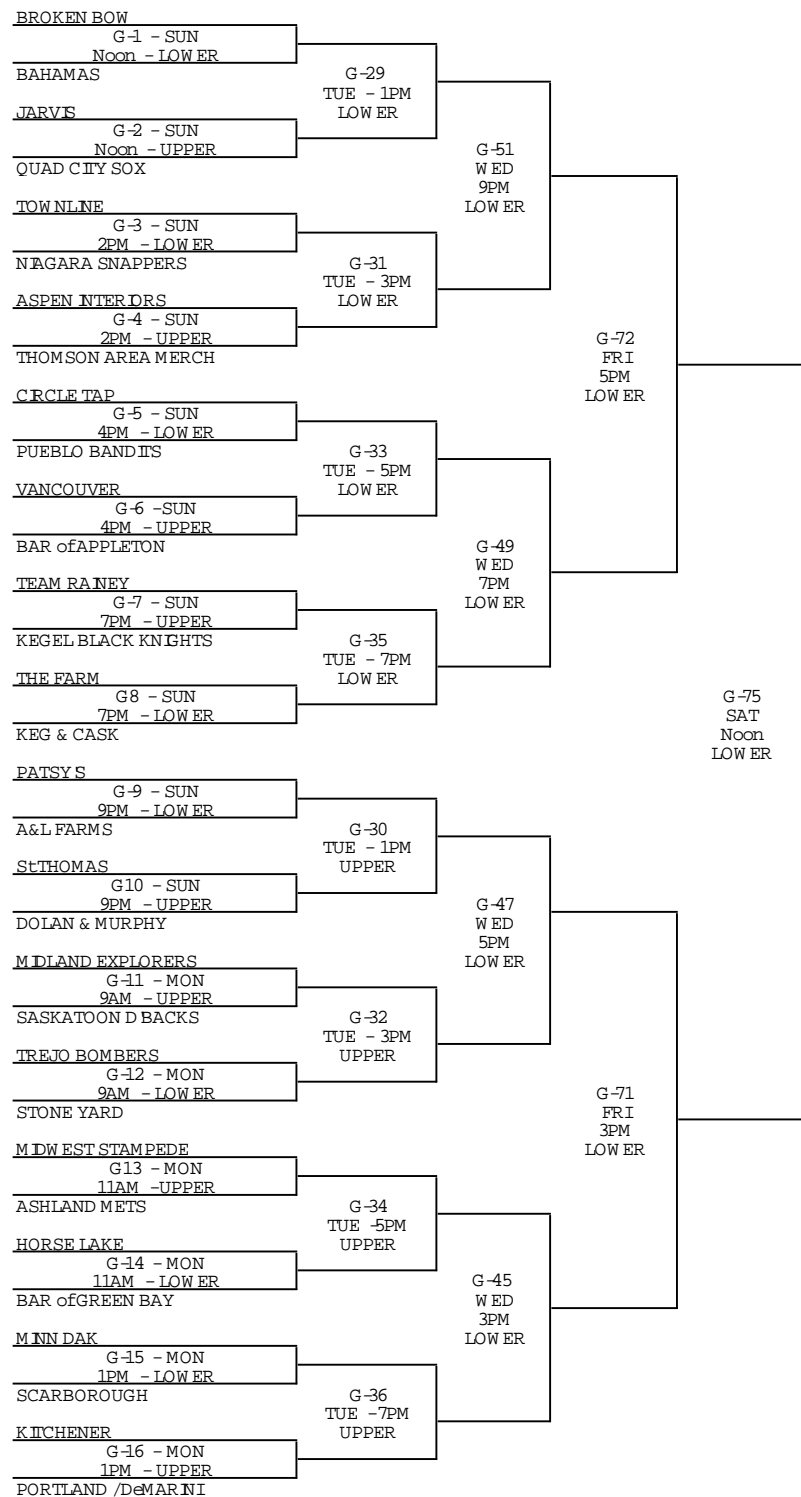

ISC WORLD TOURNAMENT
 Kimberley, WI
 AUGUST 10 - 16, 2008

ISC
 FINALS
 SAT
 G-78
 6PM
 LOWER

ISC WORLD TOURNAMENT
 Kimberley, WI
 AUGUST 10 - 16, 2008